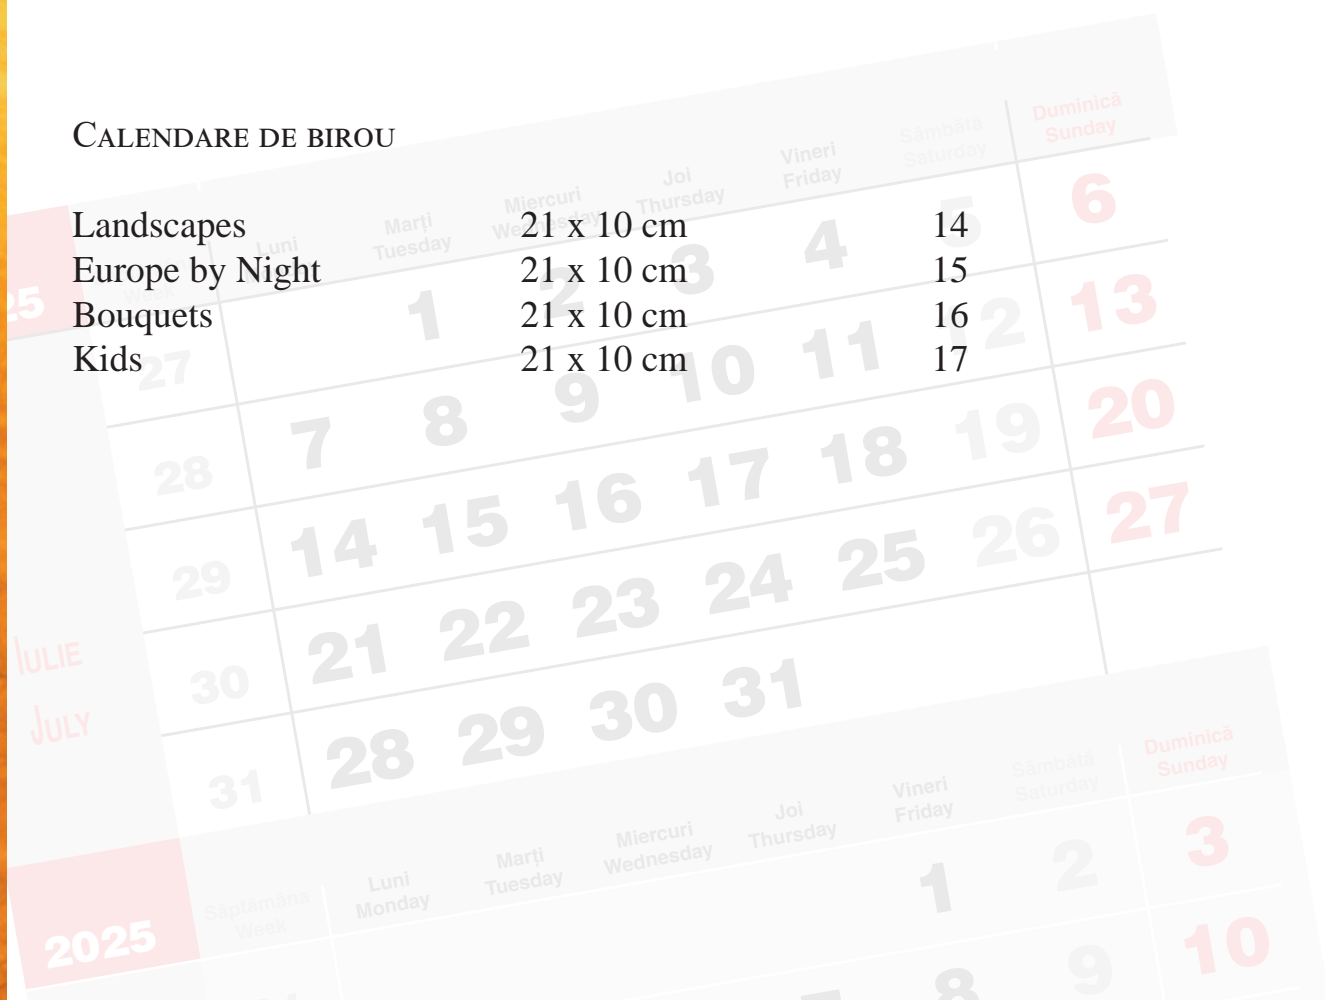

CALENDARE DE PERETE	FORMAT	COD
Romania	31.5 x 48 cm	01
Landscapes	31.5 x 48 cm	02
Holiday	31.5 x 48 cm	03
Europe by Night	31.5 x 48 cm	04
Gardens	31.5 x 48 cm	05
Bouquets	31.5 x 48 cm	06
Kids	31.5 x 48 cm	07
Extravaganza	31.5 x 48 cm	08

CALENDARE TRIPTICE

Triptic 2 culori	33 x 48 cm	09
Triptic 3 culori Albastru	33 x 48 cm	10
Triptic 3 culori Verde	33 x 48 cm	11
Triptic pliabil	40 x 60 cm	12
Triptic birou	21 x 10 cm	13

CALENDARE DE BIROU

Landscapes	21 x 10 cm	14
Europe by Night	21 x 10 cm	15
Bouquets	21 x 10 cm	16
Kids	21 x 10 cm	17