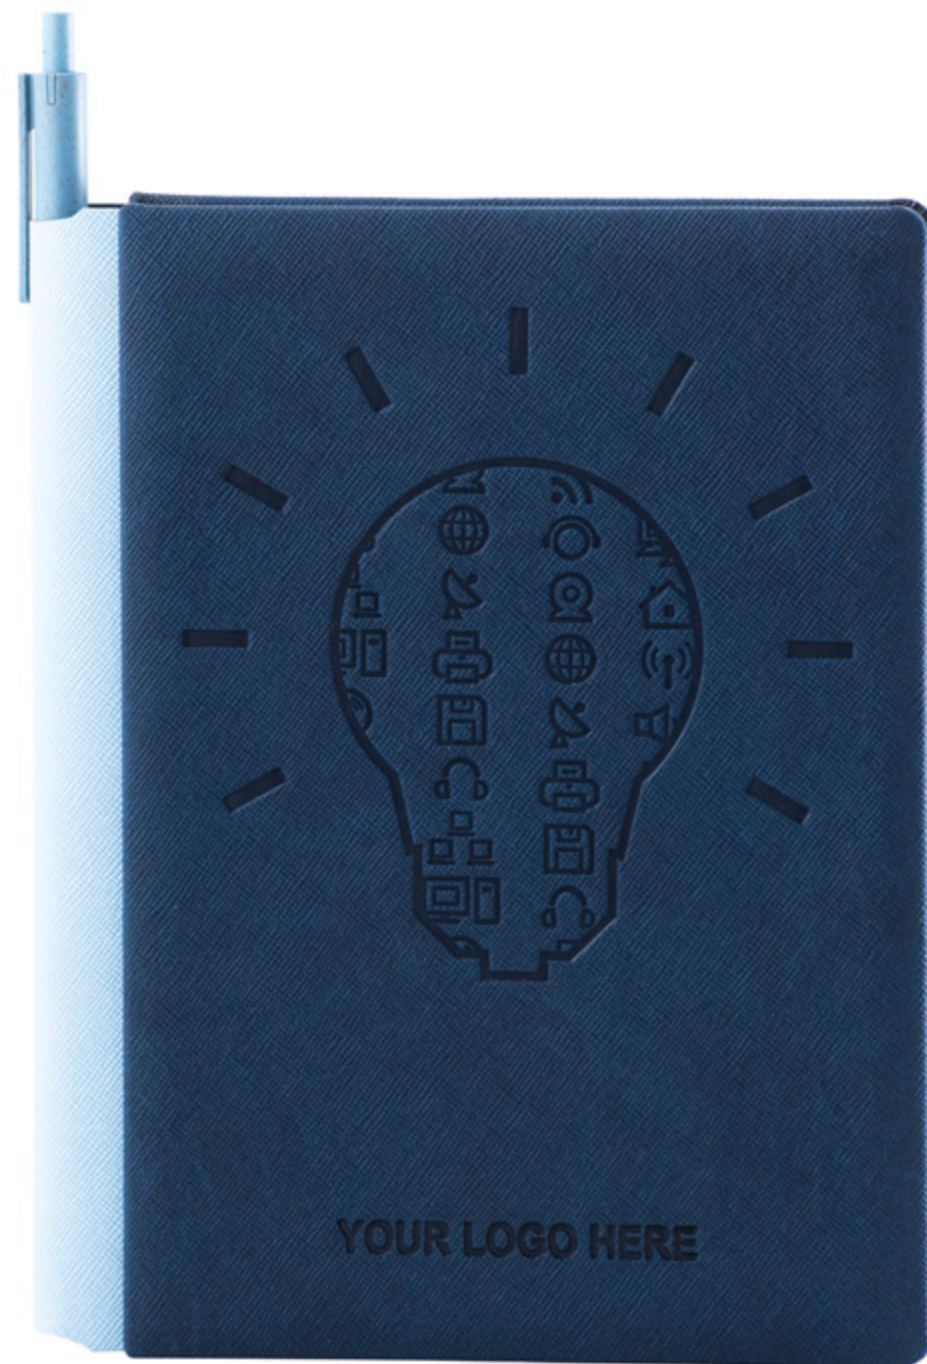

COLORS

ALBASTRU+BLEU / BLUE+LIGHT BLUE

NEGRU+GRI / BLACK+GREY

VERDE+PORTOCALIU / GREEN+ORANGE

SIZE

16x22 cm

PRODUS NOU

New Product

MULTIPLE UTILIZĂRI

Multiple ways to use