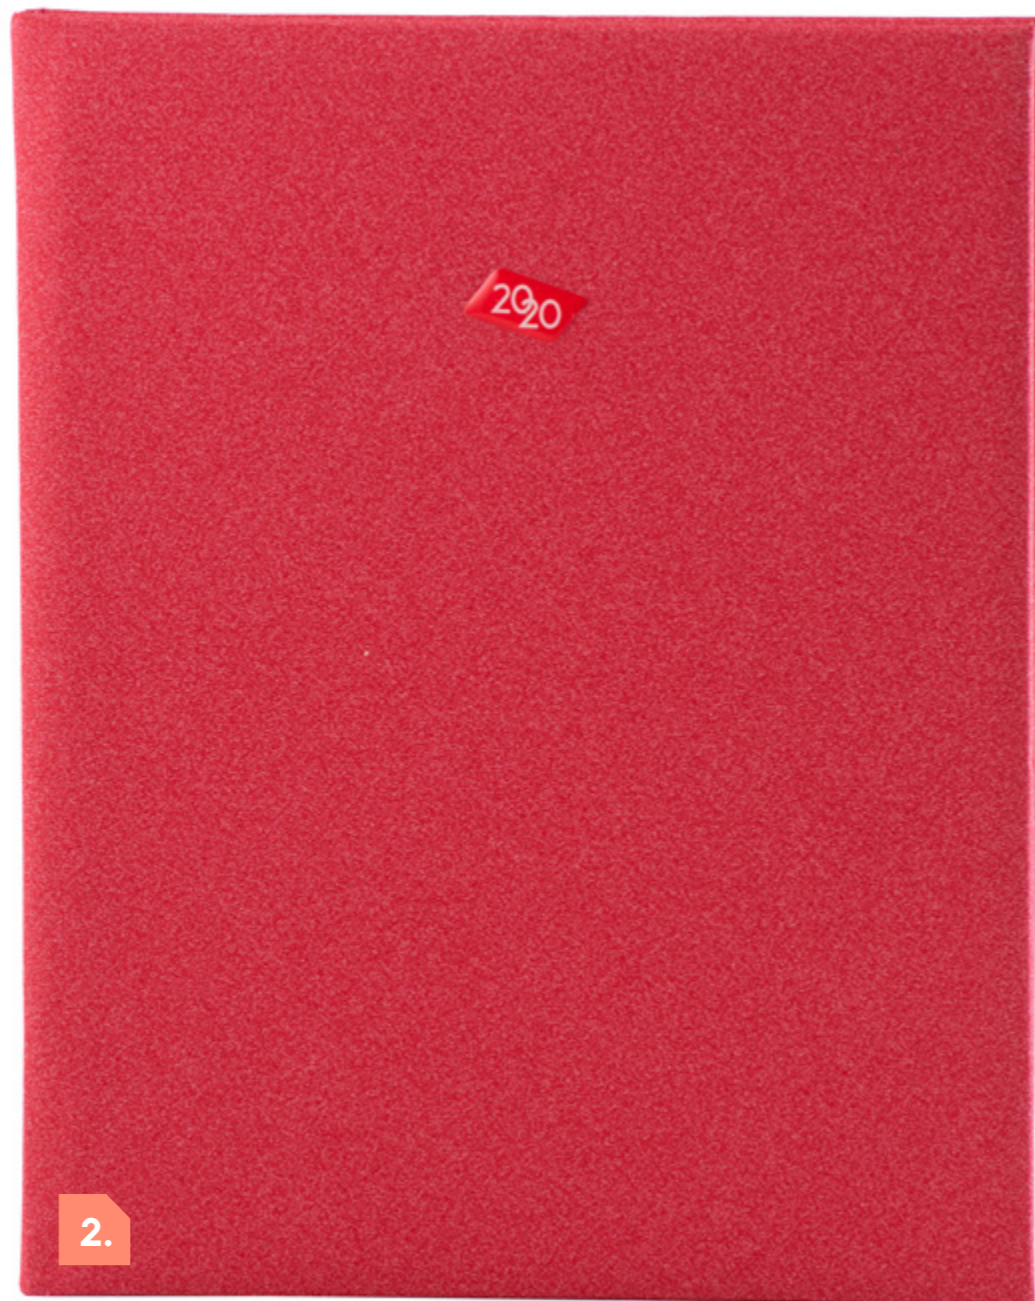

CREEAZĂ-ȚI PROPRIUL SET FILI

Create your own FILI set

1. AGENDĂ NEDATATĂ

Undated Agenda

- 16x22 cm, 224 pagini, bloc fix nedatat, harta României forzatz
- 16x22 cm, 224 pages, fixed undated block, map of Romania forzatz

2. AGENDĂ SĂPTĂMÂNALĂ

Weekly Agenda

- 20,5x26 cm, 136 pagini, bloc fix săptămânal datat, hărți policromie
- 20,5 x 26 cm, 136 pages, fixed weekly dated block, full color maps

3. PLANNER

Planner

- 28x10 cm, 108 pagini, bloc fix săptămânal datat
- 28x10 cm, 108 pages, fixed weekly dated block

PRODUS NOU

New Product

ETICHETĂ RĂȘINĂ

Resin Label

2020

GAMA FILI FILI Agendas

* Pozele sunt cu titlu de prezentare / The photos are for presentational purposes