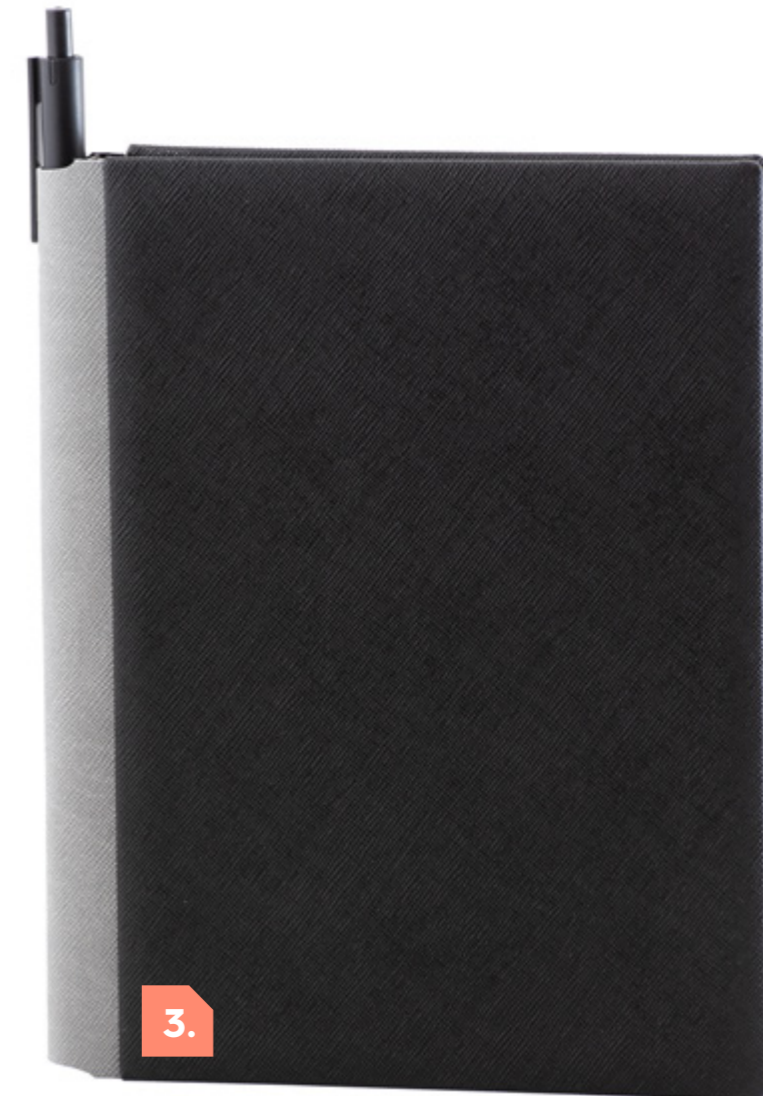

CREEAZĂ-ȚI PROPRIUL SET DECOR

Create your own DECOR set

1. AGENDĂ DATATĂ

Dated Agenda

- 16x22 cm, 344 pagini, bloc fix datat, hărți policromie
- 16x22 cm, 344 pages, fixed dated block, full color maps

2. AGENDĂ NEDATATĂ

Undated Agenda

- 16x22 cm, 224 pagini, bloc fix nedatat, harta României forzatz
- 16x22 cm, 224 pages, fixed undated block, map of Romania forzatz

3. AGENDĂ COMBI

Combi Agenda

- 16x22 cm, 256 pagini, bloc fix săptămânal datat + nedatat
- 16x22 cm, 256 pages, fixed weekly dated + undated block

PRODUS NOU

New Product

MULTIPLE UTILIZĂRI

Multiple ways to use

GAMA DECOR DECOR Agendas

* Pozele sunt cu titlu de prezentare / The photos are for presentational purposes