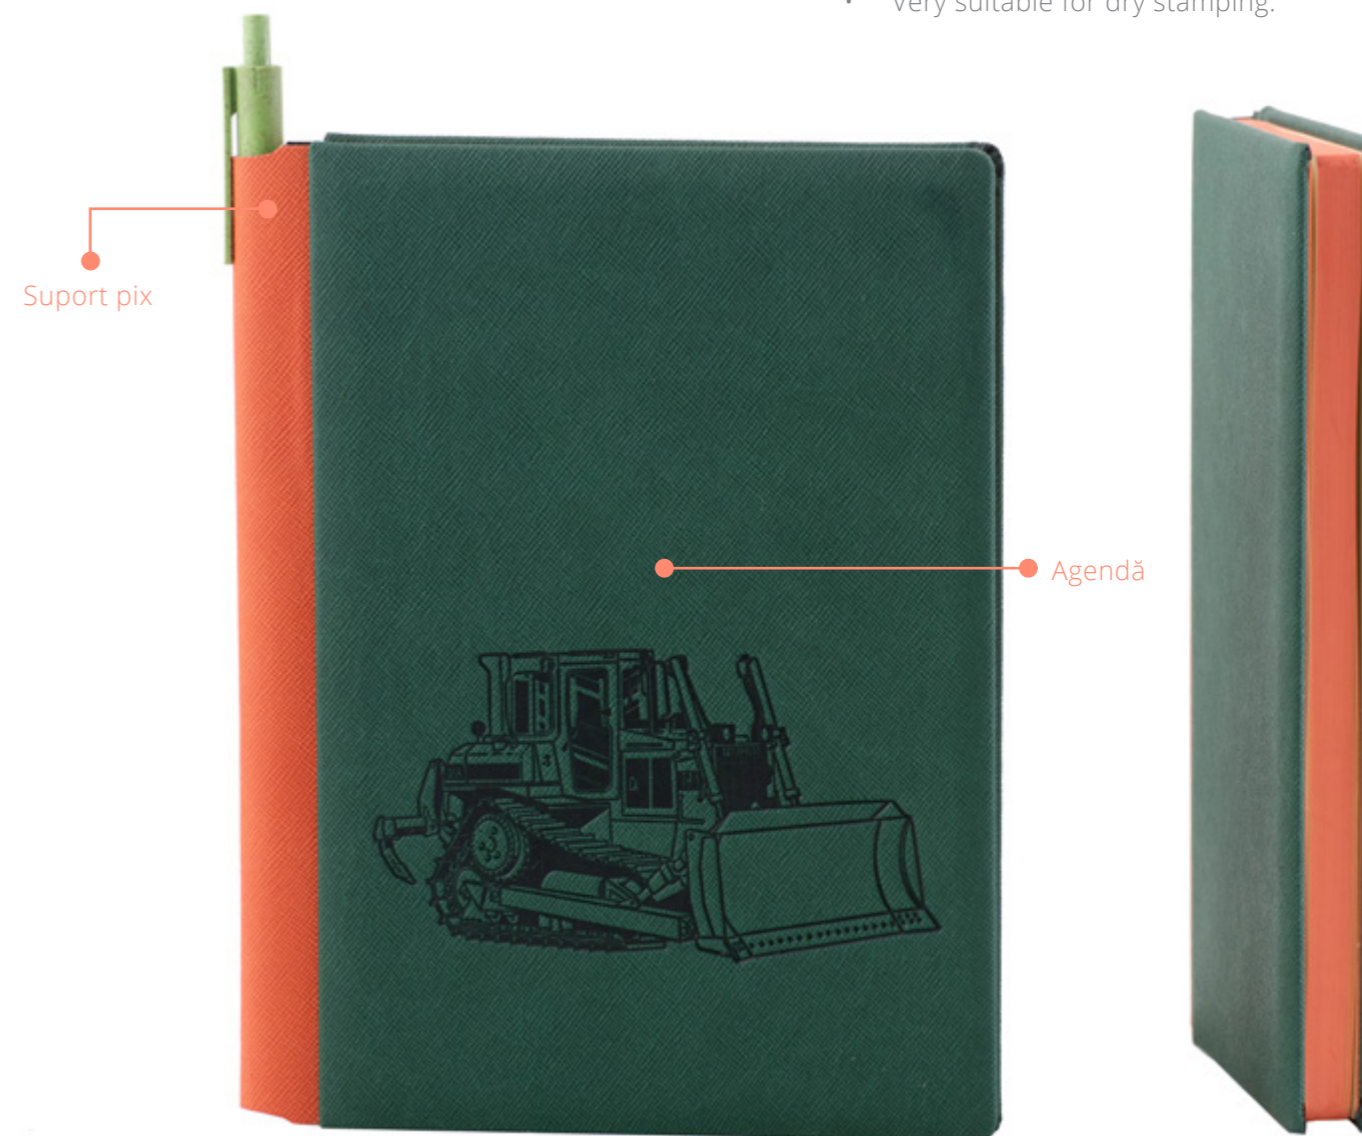

Technical description

Padded cover made from PU leather, rounded corner, spine pen holder. Fixed block, format 16x22 cm, with ivory offset paper, 2 colors print, pigment colored edge included. Colors: black with grey, bleu with light bleu, green with orange. Packed in a collective box.

- New textured matte material in combination of two colors - cover and spine.
- The agenda has colored edges matching the color of the covers.
- The spine has a pen holder, so we can be assured that we do not lose our pen into the bag or briefcase.
- Very suitable for dry stamping.