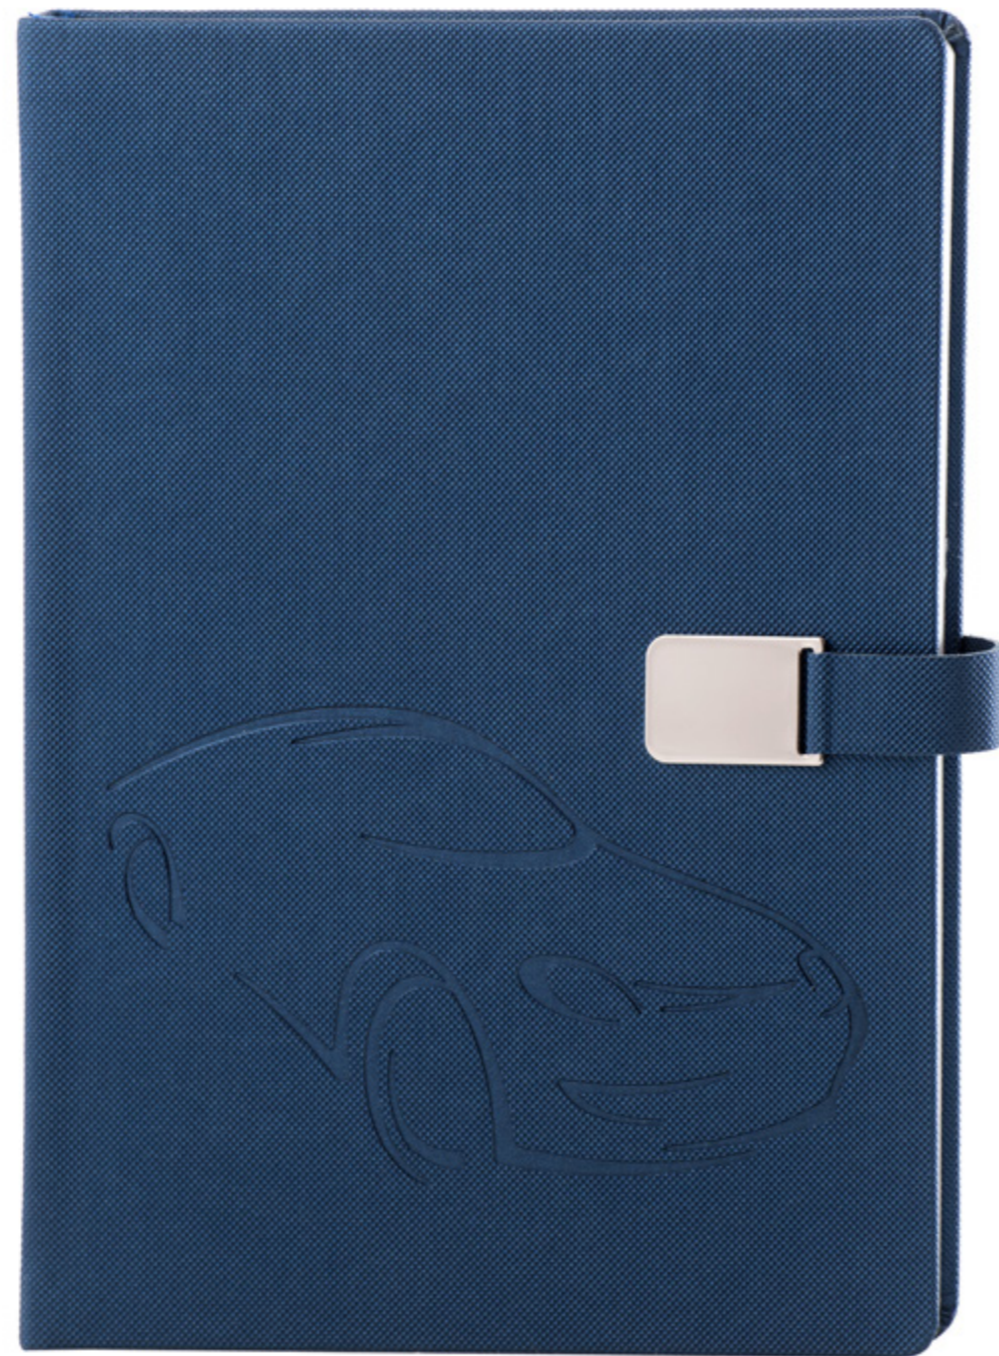

COLORS

MARO / BROWN

GRI / GREY

NEW!

ALBASTRU / BLUE

SIZE

16x22 cm

TEXTURĂ PREMIUM

Premium leather texture

Descriere tehnică

Copertă exterioră fixă din piele PU texturată, închidere cu clapă metalică și magnet. Bloc fix nedatat, format 16x22 cm, hârtie offset alb, nr. pagini 224, tipar 2 culori, harta României forțat. (Opțional cant colorat: diverse culori mate pigment). Culori disponibile maro, gri și albastru. Ambalare în cutie colectivă.

Technical description

Padded cover made from textured PU leather, metal flap and magnet closure. The block is fixed, undated, 16x22cm, offset white paper, 224 pages, with 2 colors print and Romanian map. (Optional colored edge: various pigment matte colors). Colors: brown, grey and blue. Packed in a collective box.

AGENDĂ METAL

METAL Agenda

- Produs cu copertă cu aspect metalizat, HighTech, culori UnikaT – rețetă proprie, mat texturat cu pătrățele la atingere.
- Închidere cu placuță inoxidabilă gravabilă și magnet.
- Acum le găsiți și în stoc la noi!
- Product with metallic cover, HighTech, Unique colors - own recipe, textured with squares on the touch.
- Closure with stainless steel plate and magnet.
- You can also find them in stock now!